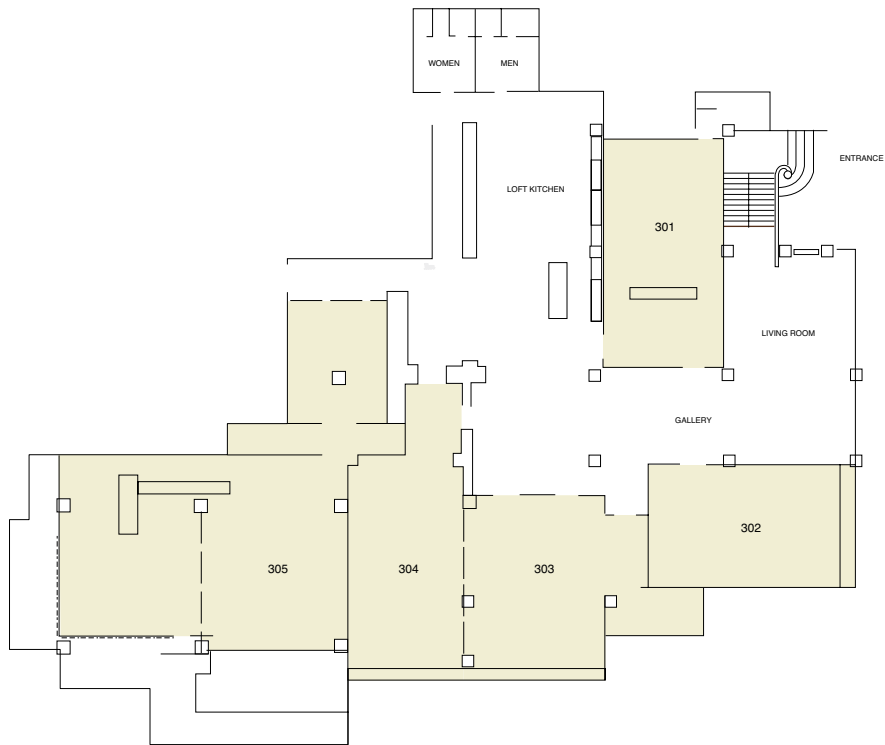

THE RESIDENCE - MEZZANINE LEVEL