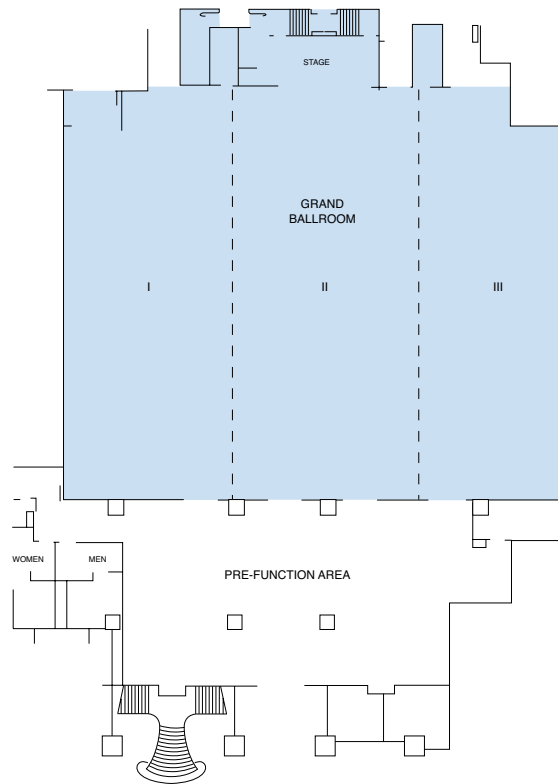

GRAND BALLROOM – LOBBY LEVEL