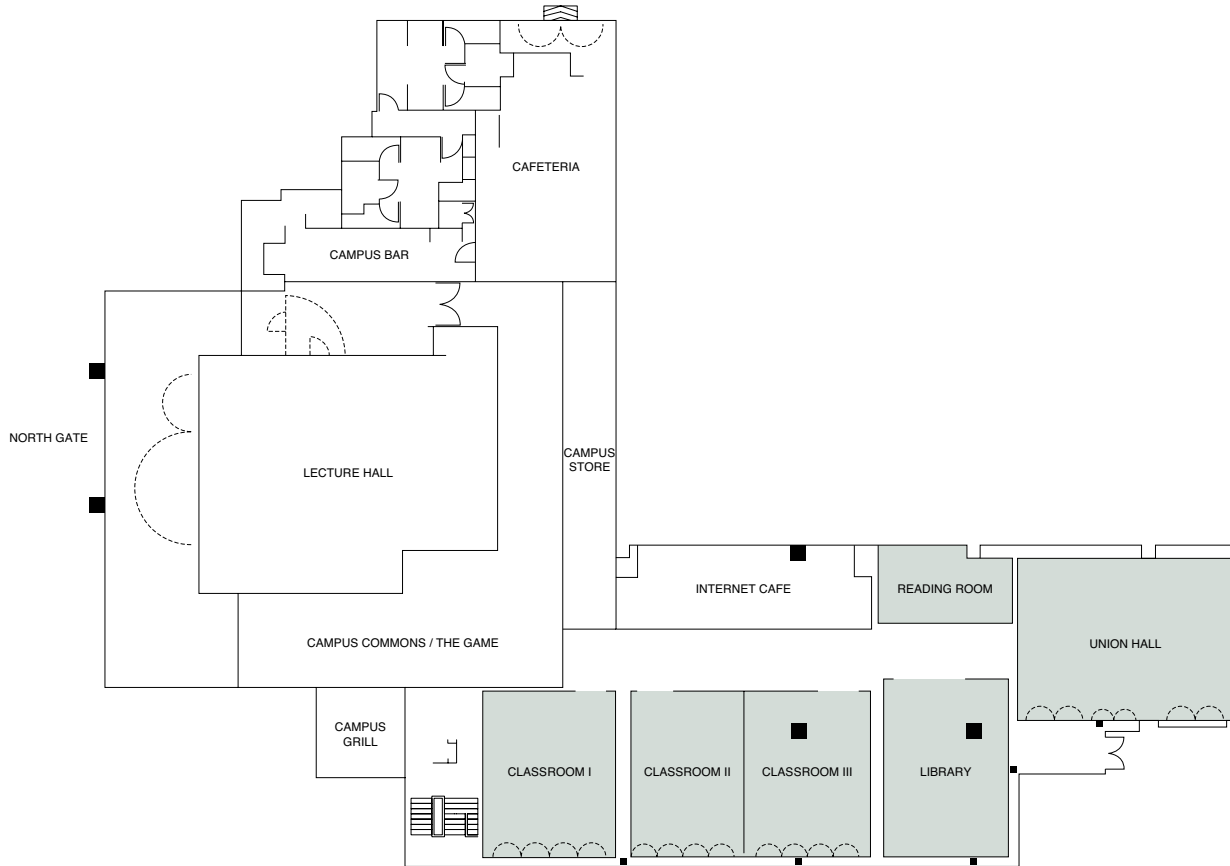

THE CAMPUS – LOWER LOBBY LEVEL

CONFERENCES & BANQUETS

- Fourteen versatile function rooms, supported by a professional, experienced Convention Service Team
- A stunning, pillarless Grand Ballroom with a capacity of 1,500 for a reception
- Direct broadband and wireless Internet access
- All rooms feature built-in audiovisual equipment
- The residence, Bangkok's first residential-style event venue, accommodating up to 700 for a reception
- The Campus, the world's first truly dedicated MICE facility within a hotel, accommodating up to 400 for a cocktail reception