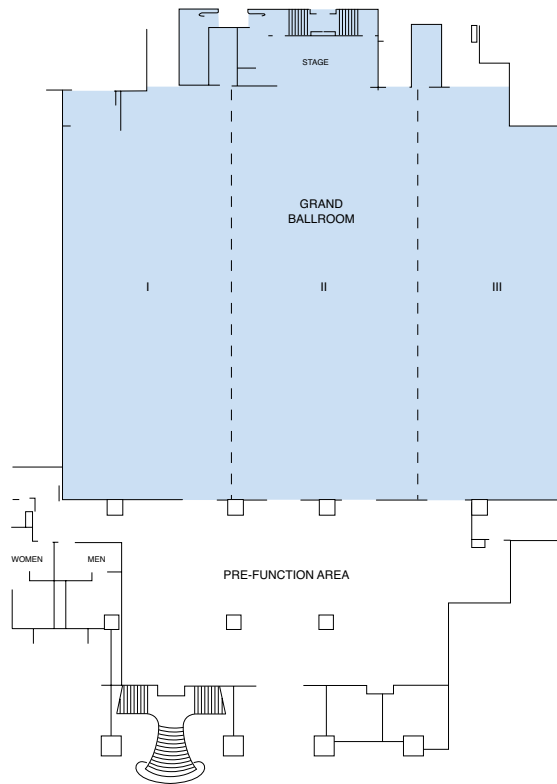

GRAND BALLROOM – LOBBY LEVEL